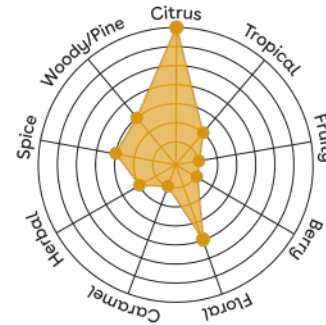

Yops™ beer style guide

Floral-F2

English bitter
American Pale Ale
Sour Beer

Floral-F3

West Coast IPA
Gose
Saison

Floral-F4

Kölsch
English IPA
Belgian Ale

Citrus-C1

West Coast IPA
Belgian Wit
Saison

Fruity-FR1

British Golden Ale
West Coast IPA
Hazy NE IPA

Hoppy-H2

Hazy NE IPA
Sour Beer
Belgian Ale