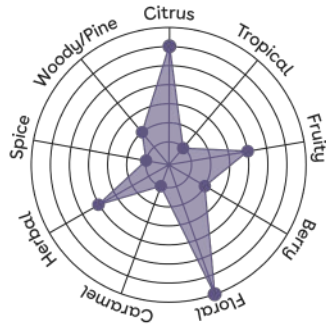

Yops™ beer style guide

Floral-F2

English bitter
American Pale Ale
Sour Beer

Floral-F3

West Coast IPA
Gose
Saison

Floral-F4

Kölsch
English IPA
Belgian Ale

Citrus-C1

West Coast IPA
Belgian Wit
Saison

Fruity-FR1

British Golden Ale
West Coast IPA
Hazy NE IPA

Hoppy-H2

Hazy NE IPA
Sour Beer
Belgian Ale