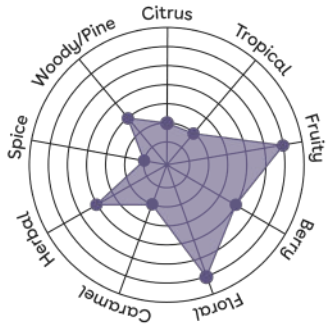

Yops™ beer style guide

Floral-F2

English bitter
American Pale Ale
Sour Beer

Floral-F3

West Coast IPA
Gose
Saison

Floral-F4

Kölsch
English IPA
Belgian Ale

Citrus-C1

West Coast IPA
Belgian Wit
Saison

Fruity-FR1

British Golden Ale
West Coast IPA
Hazy NE IPA

Hoppy-H2

Hazy NE IPA
Sour Beer
Belgian Ale