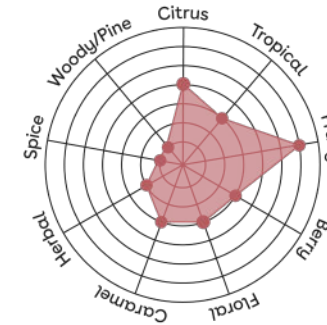

Yops™ beer style guide

Floral-F2

English bitter
American Pale Ale
Sour Beer

Floral-F3

West Coast IPA
Gose
Saison

Floral-F4

Kölsch
English IPA
Belgian Ale

Citrus-C1

West Coast IPA
Belgian Wit
Saison

Fruity-FR1

British Golden Ale
West Coast IPA
Hazy NE IPA

Hoppy-H2

Hazy NE IPA
Sour Beer
Belgian Ale