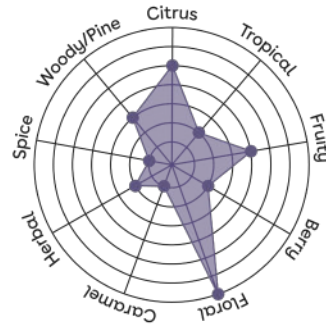

Yops™ beer style guide

Floral-F2

English bitter
American Pale Ale
Sour Beer

Floral-F3

West Coast IPA
Gose
Saison

Floral-F4

Kölsch
English IPA
Belgian Ale

Citrus-C1

West Coast IPA
Belgian Wit
Saison

Fruity-FR1

British Golden Ale
West Coast IPA
Hazy NE IPA

Hoppy-H2

Hazy NE IPA
Sour Beer
Belgian Ale