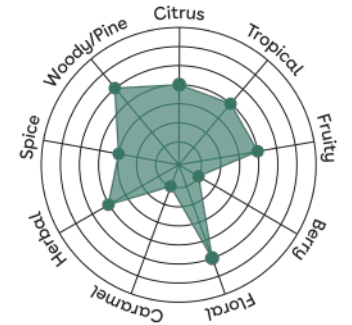

Yops™ beer style guide

Floral-F2

English bitter
American Pale Ale
Sour Beer

Floral-F3

West Coast IPA
Gose
Saison

Floral-F4

Kölsch
English IPA
Belgian Ale

Citrus-C1

West Coast IPA
Belgian Wit
Saison

Fruity-FR1

British Golden Ale
West Coast IPA
Hazy NE IPA

Hoppy-H2

Hazy NE IPA
Sour Beer
Belgian Ale